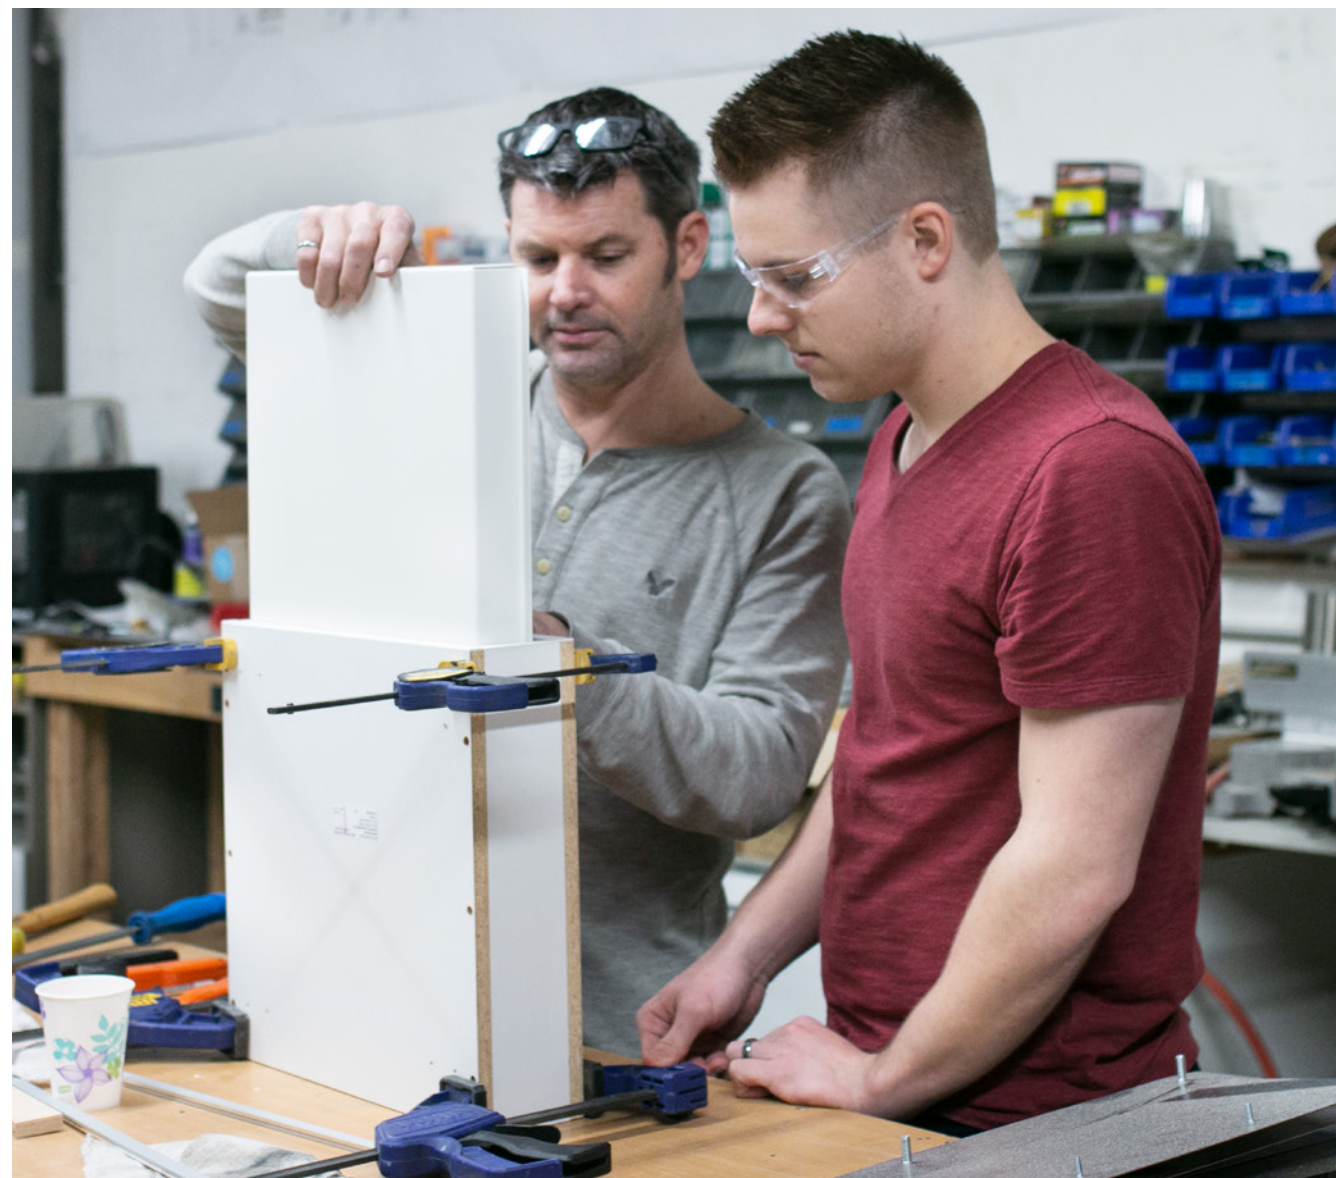

Privacy screen prototype in PET felt

Jig prototype for steel forming

Prototypes in cardboard, mdf, and felt

Bracket study for power rail components

**HUMAN-CENTERED, INSIGHT DRIVEN.**

At Watson, we innovate at the intersection of humans and the workplace. The Orchard is a team of designers and engineers who engage in deep dialogue with users to build the future of work. From iterative prototypes to the final product launch, we apply curiosity and wizardry to bring patentable and sustainably-inspired ideas to life.