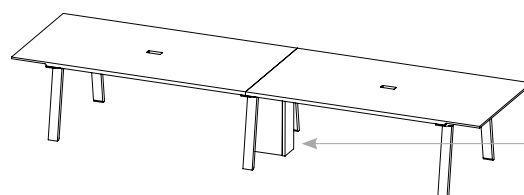

### PRODUCT DETAILS

height	29", 36", 42"
depth	40", 48", 54"
width	72" - 216" (in 12" increments)
finishes	glass top: bronze glass 10mm wood top: available in Punt wood finishes wood base: available Punt wood finishes power module: black face plate with silver frame/trim

### PLINTH OPTION

The 14" wide by 8" deep plinth neatly manages cables to the floor. It includes an access panel and J-channel wire manager. It is affixed to the worksurface on site in the desired location. Plinth finish will match the table finish.

Table Plinth Option

**PLANNING SCENARIOS**

individual work desk

casual meeting space

large boardroom space

**RECOMMENDED OCCUPANCY**

Mitis can be used in different scenarios; from private offices to cozy meeting spaces and elegant dining areas.

40" x 96"

40" x 120"

48" x 156"

48" x 204"

54" x 216"

**TABLE HEIGHTS**

Mitis is available in three heights.

29" high with Task Chairs