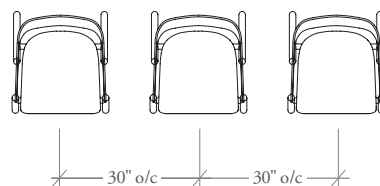

RECOMMENDED SPACING