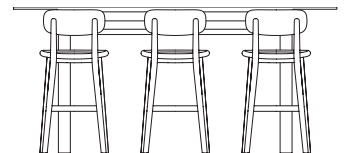

### PRODUCT DETAILS

height	29", 36", 42"
depth	40", 48", 54"
width	72" - 216" (in 12" increments)
finishes	glass top: bronze glass 10mm wood top: available in Punt wood finishes wood base: available Punt wood finishes power module: black face plate with silver frame/trim

40" x 96"

40" x 120"

48" x 156"

48" x 204"

54" x 216"

**TABLE HEIGHTS**

Mitis is available in three heights.

29" high with Task Chairs

36" high with Counter Chairs

42" high with Bar Chairs

**MITIS TABLE (PCMT) PRICING**

Height	Width	Number of Power/USB Modules (if specified)	40" Depth		48" Depth		54" Depth	
			Wood Surface & Base, No Data/ Electric	Glass Surface	Wood Surface & Base, No Data/ Electric	Glass Surface	Wood Surface & Base, No Data/ Electric	Glass Surface
29"	72"	1	6201	7622	6624	8452	6951	9084
29"	84"	1	6471	8228	6933	9164	7290	9875
29"	96"	1	6705	8796	7207	9837	7592	10628
29"	108"	1	6938	9363	7479	10510	7895	11380
29"	120"	2	10492	12613	11184	13981	11777	15084
29"	132"	2	10762	13218	11493	14692	12117	15876
29"	144"	2	10958	13748	11729	15328	12381	16590
29"	156"	2	11265	14391	12002	16001	12757	17419
29"	168"	2	11498	14959	12348	16750	13060	18172
29"	180"	2	11769	15564	12658	17462	13398	18963
29"	192"	4	11966	16094	12893	18097	13664	19678
29"	204"	4	12199	16661	13166	18771	13966	20430
29"	216"	4	12432	17228	13439	19444	14269	21183