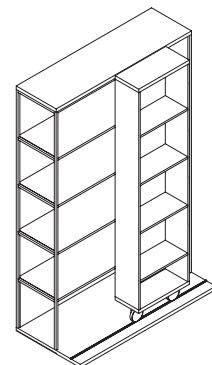

Literatura Open with Glider Shelf (PCLO)