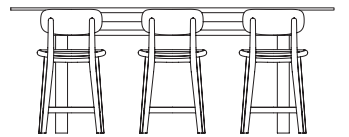

### PRODUCT DETAILS

height	29", 36", 42"
depth	40", 48", 54"
width	72" - 216" (in 12" increments)
finishes	glass top: bronze glass 10mm wood top: available in Punt wood finishes wood base: available Punt wood finishes power module: black face plate with silver frame/trim

40" x 96"

40" x 120"

48" x 156"

48" x 204"

54" x 216"

**TABLE HEIGHTS**

Mitis is available in three heights.

29" high with Task Chairs

36" high with Counter Chairs

42" high with Bar Chairs

**MITIS TABLE (PCMT) PRICING**

Height	Width	Number of Power/USB Modules (if specified)	40" Depth		48" Depth		54" Depth	
			Wood Surface & Base, No Data/ Electric	Glass Surface	Wood Surface & Base, No Data/ Electric	Glass Surface	Wood Surface & Base, No Data/ Electric	Glass Surface
29"	72"	1	6201	7622	6624	8452	6951	9084
29"	84"	1	6471	8228	6933	9164	7290	9875
29"	96"	1	6705	8796	7207	9837	7592	10628
29"	108"	1	6938	9363	7479	10510	7895	11380
29"	120"	2	10492	12613	11184	13981	11777	15084
29"	132"	2	10762	13218	11493	14692	12117	15876
29"	144"	2	10958	13748	11729	15328	12381	16590
29"	156"	2	11265	14391	12002	16001	12757	17419
29"	168"	2	11498	14959	12348	16750	13060	18172
29"	180"	2	11769	15564	12658	17462	13398	18963
29"	192"	4	11966	16094	12893	18097	13664	19678
29"	204"	4	12199	16661	13166	18771	13966	20430
29"	216"	4	12432	17228	13439	19444	14269	21183