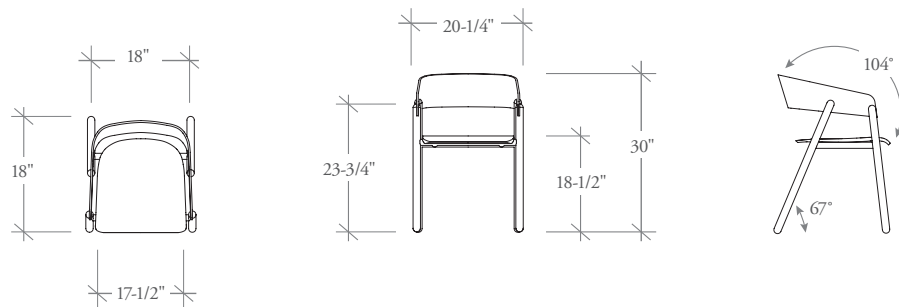

### PRODUCT DETAILS

height	29", 36", 42"
depth	40", 48", 54"
width	72" - 216" (in 12" increments)
finishes	glass top: bronze glass 10mm wood top: available in Punt wood finishes wood base: available Punt wood finishes power module: black face plate with silver frame/trim

## PCMC

Mava is an elegant wooden armchair with a solid oak or walnut wood frame. Its light appearance makes it the perfect guest chair by bringing a unique element of warmth to smaller spaces. Mava is inspired by the image of original wooden clothes pegs from the early 20th century. Its legs are similarly slotted to hold the backrest, which has a wide, open form that seems to fly in the wind like a piece of laundry.

### PRODUCT DETAILS

width	21-1/2"
depth	21"
height	30"
seat height	18-1/2"
seat width	17-1/2"
back width	19-1/2"