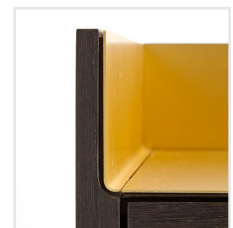

Stockholm

PCSS

Stockholm conveys a new kind of sophistication with its combination of wood and metal elements. For a lighter appearance, there is a metal base. Stockholm can also be mounted to the wall. The credenza doors and drawers are without handles, showcasing the beauty and natural appearance of the wood grain as it flows across the storage fronts. Stockholm is finished with an elegant anodized aluminum top, which features precise styling and balanced radii.

PRODUCT FEATURES

- Oak or Walnut case construction
- Anodized aluminum or solid surface top
- Available with or without a painted metal base
- Available with wall mounting options
- Optional wire management door with brush seal in the top surface; for cable routing only

PRODUCT DETAILS

height	without base 20", with base 31"
depth	18"
width	48" (two storage) 71" (three storage) 94" (four storage)
storage type	only drawers, only closed cabinets, or combination of drawers and closed cabinets. 48" combination will have drawers on the left standard drawers cannot accommodate filing
finish	top surface: anodized aluminum or solid surface base: levelers, wall mount or painted metal base credenza case: available in Punt wood finishes

top detail