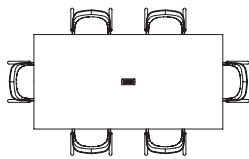

casual meeting space