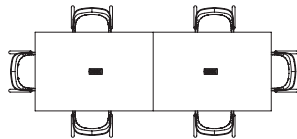

### PRODUCT DETAILS

height	29", 36", 42"
depth	40", 48", 54"
width	72" - 216" (in 12" increments)
finishes	glass top: bronze glass 10mm wood top: available in Punt wood finishes wood base: available Punt wood finishes power module: black face plate with silver frame/trim

Table Plinth Option

**PLANNING SCENARIOS**

individual work desk

casual meeting space

large boardroom space

**RECOMMENDED OCCUPANCY**

Mitis can be used in different scenarios; from private offices to cozy meeting spaces and elegant dining areas.

40" x 96"

40" x 120"

48" x 156"

48" x 204"

54" x 216"

**TABLE HEIGHTS**

Mitis is available in three heights.

29" high with Task Chairs

36" high with Counter Chairs

42" high with Bar Chairs

**MITIS TABLE (PCMT) PRICING**

Height	Width	Number of Power/USB Modules (if specified)	40" Depth		48" Depth		54" Depth	
			Wood Surface & Base, No Data/ Electric	Glass Surface	Wood Surface & Base, No Data/ Electric	Glass Surface	Wood Surface & Base, No Data/ Electric	Glass Surface
29"	72"	1	6201	7622	6624	8452	6951	9084
29"	84"	1	6471	8228	6933	9164	7290	9875
29"	96"	1	6705	8796	7207	9837	7592	10628
29"	108"	1	6938	9363	7479	10510	7895	11380
29"	120"	2	10492	12613	11184	13981	11777	15084
29"	132"	2	10762	13218	11493	14692	12117	15876
29"	144"	2	10958	13748	11729	15328	12381	16590
29"	156"	2	11265	14391	12002	16001	12757	17419
29"	168"	2	11498	14959	12348	16750	13060	18172
29"	180"	2	11769	15564	12658	17462	13398	18963
29"	192"	4	11966	16094	12893	18097	13664	19678
29"	204"	4	12199	16661	13166	18771	13966	20430
29"	216"	4	12432	17228	13439	19444	14269	21183