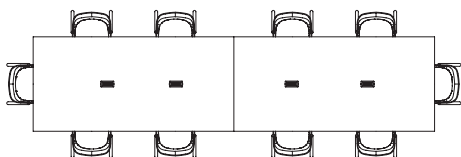

### PRODUCT DETAILS

height	29", 36", 42"
depth	40", 48", 54"
width	72" - 216" (in 12" increments)
finishes	glass top: bronze glass 10mm wood top: available in Punt wood finishes wood base: available Punt wood finishes power module: black face plate with silver frame/trim

Table Plinth Option

**PLANNING SCENARIOS**

individual work desk

casual meeting space

large boardroom space

**RECOMMENDED OCCUPANCY**

Mitis can be used in different scenarios; from private offices to cozy meeting spaces and elegant dining areas.

40" x 96"

40" x 120"

48" x 156"

48" x 204"

54" x 216"

**TABLE HEIGHTS**

Mitis is available in three heights.

29" high with Task Chairs

36" high with Counter Chairs

42" high with Bar Chairs

**MITIS TABLE (PCMT) PRICING**

Height	Width	Number of Power/USB Modules (if specified)	40" Depth		48" Depth		54" Depth	
			Wood Surface & Base, No Data/ Electric	Glass Surface	Wood Surface & Base, No Data/ Electric	Glass Surface	Wood Surface & Base, No Data/ Electric	Glass Surface
29"	72"	1	6201	7622	6624	8452	6951	9084
29"	84"	1	6471	8228	6933	9164	7290	9875
29"	96"	1	6705	8796	7207	9837	7592	10628
29"	108"	1	6938	9363	7479	10510	7895	11380
29"	120"	2	10492	12613	11184	13981	11777	15084
29"	132"	2	10762	13218	11493	14692	12117	15876
29"	144"	2	10958	13748	11729	15328	12381	16590
29"	156"	2	11265	14391	12002	16001	12757	17419
29"	168"	2	11498	14959	12348	16750	13060	18172
29"	180"	2	11769	15564	12658	17462	13398	18963
29"	192"	4	11966	16094	12893	18097	13664	19678
29"	204"	4	12199	16661	13166	18771	13966	20430
29"	216"	4	12432	17228	13439	19444	14269	21183