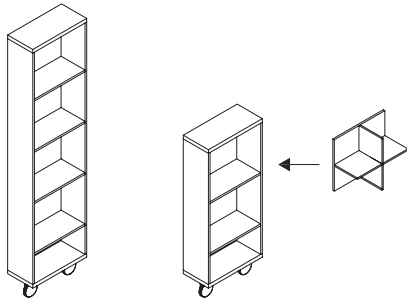

### PRODUCT DETAILS

height	46", 75"
depth	14" (without glider shelf) 22" (with glider shelf)
width	35", 47", 70", 94", 105", 117"
shelf	three shelf openings for 46" height five shelf openings for 75" height
storage inserts	open, bottom hinged door, drawers and closed cabinet options, glider shelf divider
casters	black casters for glider shelf
finish	base: range of Oak and Walnut finishes frame and open shelf: black metal paint inserts: range of Oak and Walnut finishes

Literatura Open Bookcase (PCLB)

Literatura Open with Glider Shelf (PCLO)

### GLIDER SHELF (PCLG)

- Heights of 46" (three shelf opening) and 75" (five shelf opening)  
Overall nominal depth: 8"  
Width: 17"
- Shelf openings are 14" high, except for the bottom one which is 7" high
- Available in Punt wood finishes