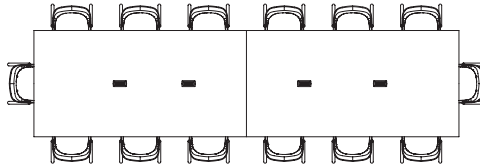

large boardroom space

RECOMMENDED OCCUPANCY

Mitis can be used in different scenarios; from private offices to cozy meeting spaces and elegant dining areas.