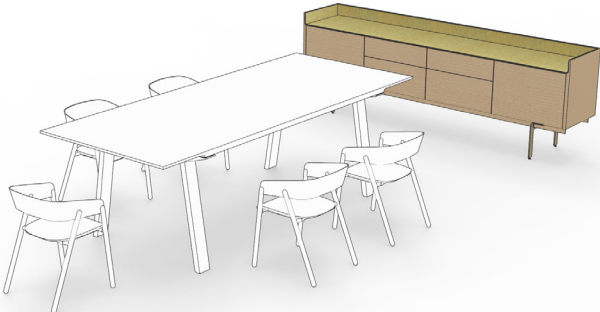

meeting space