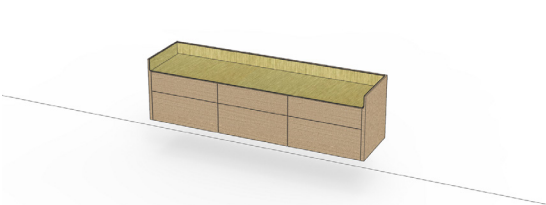

entry way

lounge

**STOCKHOLM STORAGE (PCSS) PRICING** .....

NO BASE (LEVELERS), STANDARD BACK, 20" HEIGHT						
Width	All Closed Cabinets		Drawer Combination		All Drawers	
	Anodized Aluminum Top	Solid Surface Top	Anodized Aluminum Top	Solid Surface Top	Anodized Aluminum Top	Solid Surface Top
48"	5773	5613	6976	6815	8179	8019
71"	7841	7389	9045	8592	11451	10998
94"	10132	9269	12539	11676	14945	14082
NO BASE (LEVELERS), FINISHED BACK, 20" HEIGHT						
Width	All Closed Cabinets		Drawer Combination		All Drawers	
	Anodized Aluminum Top	Solid Surface Top	Anodized Aluminum Top	Solid Surface Top	Anodized Aluminum Top	Solid Surface Top
48"	6043	5883	7247	7086	8449	8289
71"	8247	7795	9450	8998	11856	11405
94"	10673	9810	13080	12217	15486	14623