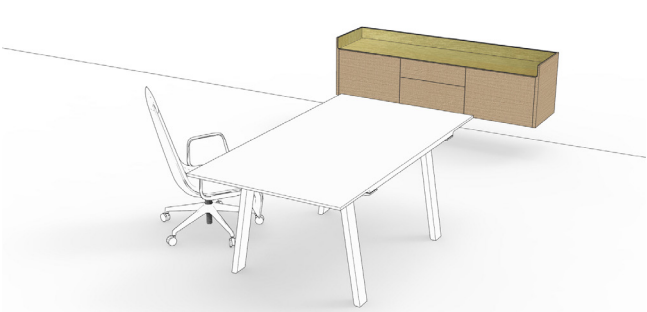

private office