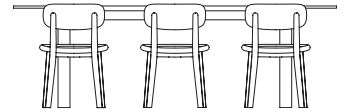

### PRODUCT DETAILS

height	29", 36", 42"
depth	40", 48", 54"
width	72" - 216" (in 12" increments)
finishes	glass top: bronze glass 10mm wood top: available in Punt wood finishes wood base: available Punt wood finishes power module: black face plate with silver frame/trim

40" x 96"

40" x 120"

48" x 156"

48" x 204"

54" x 216"

**TABLE HEIGHTS**

Mitis is available in three heights.

29" high with Task Chairs

36" high with Counter Chairs

42" high with Bar Chairs

**MITIS TABLE (PCMT) PRICING**

Height	Width	Number of Power/USB Modules (if specified)	40" Depth		48" Depth		54" Depth	
			Wood Surface & Base, No Data/ Electric	Glass Surface	Wood Surface & Base, No Data/ Electric	Glass Surface	Wood Surface & Base, No Data/ Electric	Glass Surface
29"	72"	1	6201	7622	6624	8452	6951	9084
29"	84"	1	6471	8228	6933	9164	7290	9875
29"	96"	1	6705	8796	7207	9837	7592	10628
29"	108"	1	6938	9363	7479	10510	7895	11380
29"	120"	2	10492	12613	11184	13981	11777	15084
29"	132"	2	10762	13218	11493	14692	12117	15876
29"	144"	2	10958	13748	11729	15328	12381	16590
29"	156"	2	11265	14391	12002	16001	12757	17419
29"	168"	2	11498	14959	12348	16750	13060	18172
29"	180"	2	11769	15564	12658	17462	13398	18963
29"	192"	4	11966	16094	12893	18097	13664	19678
29"	204"	4	12199	16661	13166	18771	13966	20430
29"	216"	4	12432	17228	13439	19444	14269	21183