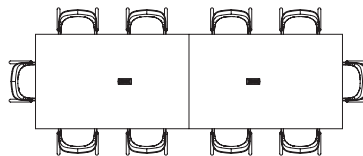

### PRODUCT DETAILS

height	29", 36", 42"
depth	40", 48", 54"
width	72" - 216" (in 12" increments)
finishes	glass top: bronze glass 10mm wood top: available in Punt wood finishes wood base: available Punt wood finishes power module: black face plate with silver frame/trim

Table Plinth Option

**PLANNING SCENARIOS**

individual work desk

casual meeting space

large boardroom space

**RECOMMENDED OCCUPANCY**

Mitis can be used in different scenarios; from private offices to cozy meeting spaces and elegant dining areas.

40" x 96"

40" x 120"

48" x 156"

48" x 204"

54" x 216"

**TABLE HEIGHTS**

Mitis is available in three heights.

29" high with Task Chairs

36" high with Counter Chairs

42" high with Bar Chairs

**MITIS TABLE (PCMT) PRICING**

Height	Width	Number of Power/USB Modules (if specified)	40" Depth		48" Depth		54" Depth	
			Wood Surface & Base, No Data/ Electric	Glass Surface	Wood Surface & Base, No Data/ Electric	Glass Surface	Wood Surface & Base, No Data/ Electric	Glass Surface
29"	72"	1	6201	7622	6624	8452	6951	9084
29"	84"	1	6471	8228	6933	9164	7290	9875
29"	96"	1	6705	8796	7207	9837	7592	10628
29"	108"	1	6938	9363	7479	10510	7895	11380
29"	120"	2	10492	12613	11184	13981	11777	15084
29"	132"	2	10762	13218	11493	14692	12117	15876
29"	144"	2	10958	13748	11729	15328	12381	16590
29"	156"	2	11265	14391	12002	16001	12757	17419
29"	168"	2	11498	14959	12348	16750	13060	18172
29"	180"	2	11769	15564	12658	17462	13398	18963
29"	192"	4	11966	16094	12893	18097	13664	19678
29"	204"	4	12199	16661	13166	18771	13966	20430
29"	216"	4	12432	17228	13439	19444	14269	21183