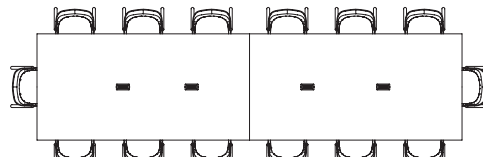

### PRODUCT DETAILS

height	29", 36", 42"
depth	40", 48", 54"
width	72" - 216" (in 12" increments)
finishes	glass top: bronze glass 10mm wood top: available in Punt wood finishes wood base: available Punt wood finishes power module: black face plate with silver frame/trim

40" x 96"

40" x 120"

48" x 156"

48" x 204"

54" x 216"

**TABLE HEIGHTS**

Mitis is available in three heights.

29" high with Task Chairs

36" high with Counter Chairs

42" high with Bar Chairs

**MITIS TABLE (PCMT) PRICING**

Height	Width	Number of Power/USB Modules (if specified)	40" Depth		48" Depth		54" Depth	
			Wood Surface & Base, No Data/ Electric	Glass Surface	Wood Surface & Base, No Data/ Electric	Glass Surface	Wood Surface & Base, No Data/ Electric	Glass Surface
29"	72"	1	6201	7622	6624	8452	6951	9084
29"	84"	1	6471	8228	6933	9164	7290	9875
29"	96"	1	6705	8796	7207	9837	7592	10628
29"	108"	1	6938	9363	7479	10510	7895	11380
29"	120"	2	10492	12613	11184	13981	11777	15084
29"	132"	2	10762	13218	11493	14692	12117	15876
29"	144"	2	10958	13748	11729	15328	12381	16590
29"	156"	2	11265	14391	12002	16001	12757	17419
29"	168"	2	11498	14959	12348	16750	13060	18172
29"	180"	2	11769	15564	12658	17462	13398	18963
29"	192"	4	11966	16094	12893	18097	13664	19678
29"	204"	4	12199	16661	13166	18771	13966	20430
29"	216"	4	12432	17228	13439	19444	14269	21183