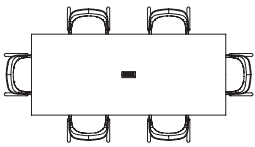

### PRODUCT DETAILS

height	29", 36", 42"
depth	40", 48", 54"
width	72" - 216" (in 12" increments)
finishes	glass top: bronze glass 10mm wood top: available in Punt wood finishes wood base: available Punt wood finishes power module: black face plate with silver frame/trim

Table Plinth Option

**PLANNING SCENARIOS**

individual work desk

casual meeting space

large boardroom space

**RECOMMENDED OCCUPANCY**

Mitis can be used in different scenarios; from private offices to cozy meeting spaces and elegant dining areas.

40" x 96"

40" x 120"

48" x 156"

48" x 204"

54" x 216"

**TABLE HEIGHTS**

Mitis is available in three heights.

29" high with Task Chairs

36" high with Counter Chairs

42" high with Bar Chairs

**MITIS TABLE (PCMT) PRICING**

Height	Width	Number of Power/USB Modules (if specified)	40" Depth		48" Depth		54" Depth	
			Wood Surface & Base, No Data/ Electric	Glass Surface	Wood Surface & Base, No Data/ Electric	Glass Surface	Wood Surface & Base, No Data/ Electric	Glass Surface
29"	72"	1	6201	7622	6624	8452	6951	9084
29"	84"	1	6471	8228	6933	9164	7290	9875
29"	96"	1	6705	8796	7207	9837	7592	10628
29"	108"	1	6938	9363	7479	10510	7895	11380
29"	120"	2	10492	12613	11184	13981	11777	15084
29"	132"	2	10762	13218	11493	14692	12117	15876
29"	144"	2	10958	13748	11729	15328	12381	16590
29"	156"	2	11265	14391	12002	16001	12757	17419
29"	168"	2	11498	14959	12348	16750	13060	18172
29"	180"	2	11769	15564	12658	17462	13398	18963
29"	192"	4	11966	16094	12893	18097	13664	19678
29"	204"	4	12199	16661	13166	18771	13966	20430
29"	216"	4	12432	17228	13439	19444	14269	21183