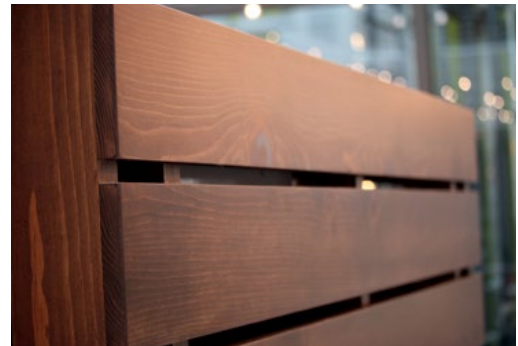

PALLET

Redefining Space Division

WADDELL®
a **GMI** company.

Pallet display solution shown in Poplar Wood with an Urban Walnut finish and White laminate. Shown with optional Pallet Cubby accessory.

Bring Creativity to Your Environment

Designed to fit the needs of today's open-plan workspaces that are mobile, collaborative, and configurable; Pallet provides space delineation while allowing environments to feel open and airy. In addition to being a beautiful way to divide space, Pallet allows users to create collaborative work environments for meetings, brainstorming sessions, or even impromptu workstations with optional accessories.

Craftsmanship

Each Pallet is hand crafted in the USA by our wood artisans. Attention to detail make this a unique, space-division solution.

Durability

With a lifetime warranty, each piece of furniture is constructed of the best materials made to withstand the rigors of a high-traffic area.