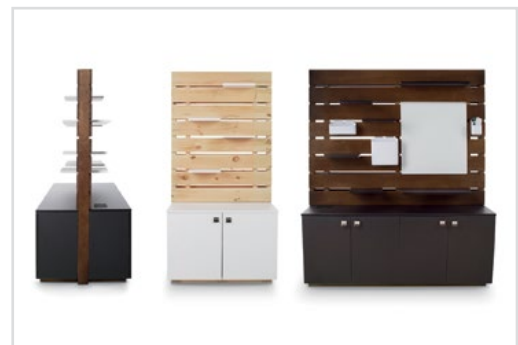

PALLET

Redefining Space Division

WADDELL®
a **GMI** company.

Pallet display solution shown in Poplar Wood with an Urban Walnut finish and White laminate. Shown with optional Pallet Cubby accessory.

Bring Creativity to Your Environment

Designed to fit the needs of today's open-plan workspaces that are mobile, collaborative, and configurable; Pallet provides space delineation while allowing environments to feel open and airy. In addition to being a beautiful way to divide space, Pallet allows users to create collaborative work environments for meetings, brainstorming sessions, or even impromptu workstations with optional accessories.

Configurable

Adjustable shelves, electric, door pull options, and optional communication accessories allow for customization of use. Storage is added to conceal belongings.

Variety

Match any interior décor with two wood species, chosen for their durability, standard or custom stain options, combined three standard laminates.