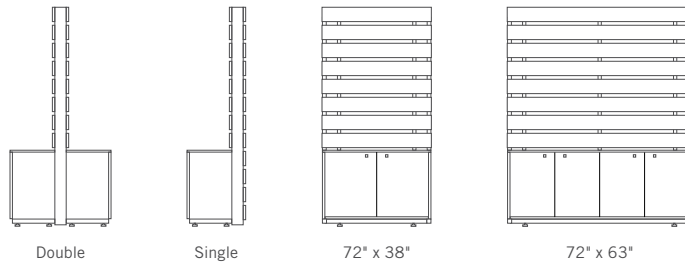

Statement of Line